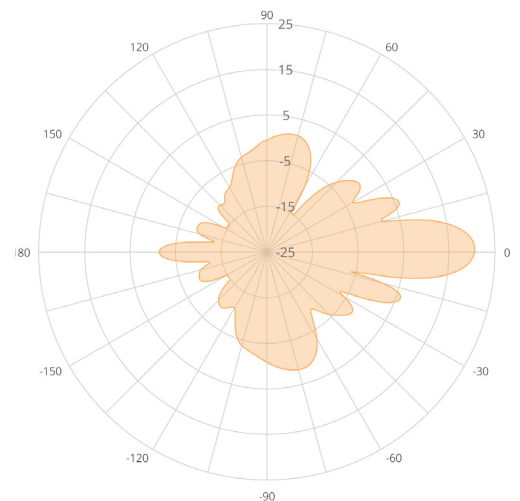

B5-Lite Elevation Polar Plot

Mimosa Networks is a leading provider of 5G Fixed wireless solutions creating new competition in the industry to close the connectivity gap. Mimosa access, backhaul, and client solutions enable broadband service providers to connect dense urban and hard-to-reach rural homes at a fraction of the cost of fiber. Mimosa's technology allows unprecedented levels of efficiency, enabling scarce spectrum to be concurrently shared across an entire network. Founded in 2012, Mimosa is VC-funded and deployed in over 130 countries worldwide.