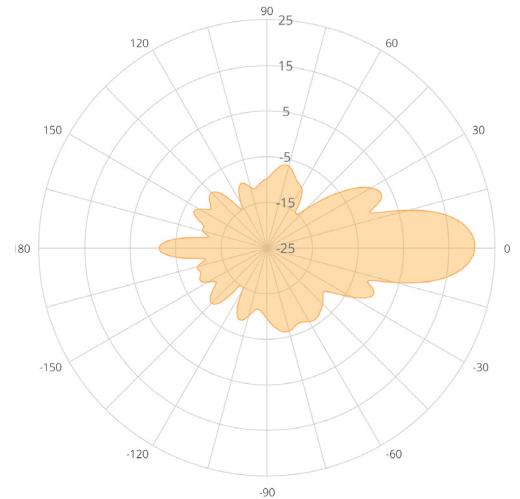

- **Wind Survivability:** 200 km/h (125 mph)
- **Wind Loading:** 39 kg @ 160 km/h (86 lbs @ 100 mph)
- **Mounting:** Single pole strap feed point integrated into plastic back plate with integrated curvature for contact with mounting poles. Azimuth and Elevation adjustability only provided via J-mount elevation adjustment and hose clamp loosened rotation on the pole.

Environmental

- **Outdoor Ingress Protection Rating:**
  IP55
- **Operating Temperature:**
  -40°C to +55°C (-40°F to 131°F)
- **Outdoor Humidity:** 5 to 100%
- **Operating Altitude:**
  4,420 m (14,501') maximum
- **Shock and Vibration:**
  ETS 300-019-2-4 class 4M5

Features

- **Gigabit Ethernet:**
  10/100/1000-BASE-T
- **Management Services:**
  Mimosa cloud monitoring and management; SNMPv2 & Syslog legacy monitoring; HTTPS; HTML 5 based Web UI
- **Smart Spectrum Management:**
  Active scan monitors/logs ongoing RF interference across channels with no service impact; Dynamic auto-optimization of channel and bandwidth use
- **Security:**
  WPA2 AES 128bit encryption PSK with hardware acceleration
- **QoS:**
  Supports 4 pre-configured QoS levels

Regulatory and Compliance

- **Approvals:**
  FCC Part 15.407 and Part 90Y, IC RSS210, CE, ETSI 301 893/302 502
- **RoHS Compliance:** Yes
- **Safety:** UL/EC/EN/ 60950-1 + CSA-22.2

† 4.9 GHz uses 20 MHz channel widths only
(US only, regulations vary by region)

B5-Lite Azimuth Polar Plot